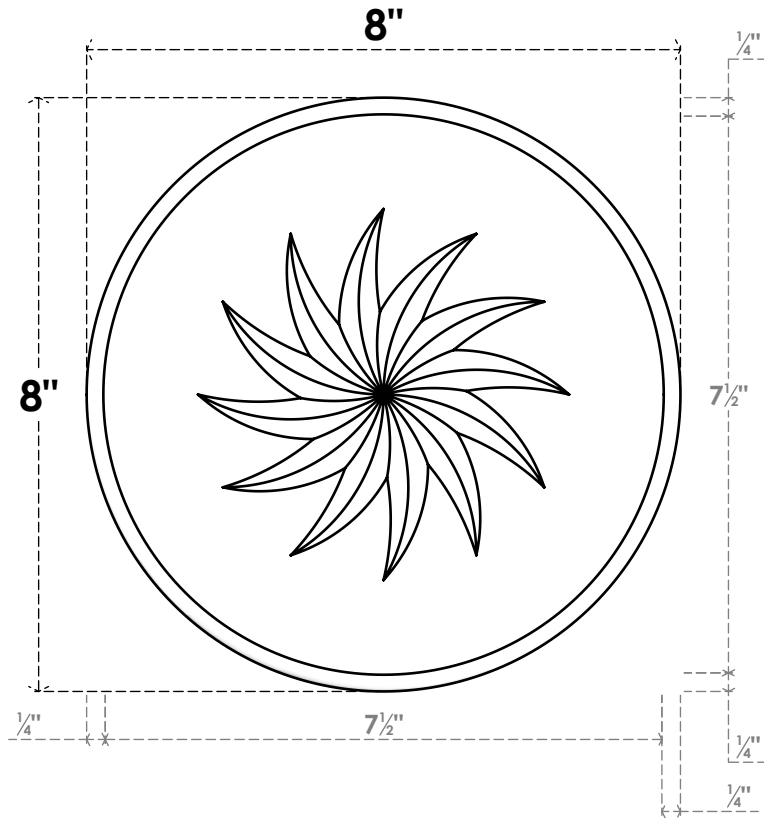

# ROSP080X080X075GRY14

8"W X 8"H X 3/4"P STANDARD GRAYSON SPIRAL ROSETTE WITH ROUNDED EDGE, ARCHITECTURAL GRADE PVC

**FRONT**

**SIDE**

EKENA MILLWORK  
2300 WEST MAIN ST.  
CLARKSVILLE, TX 75426  
TOLL FREE: 866-607-0453  
WWW.EKENAMILLWORK.COM