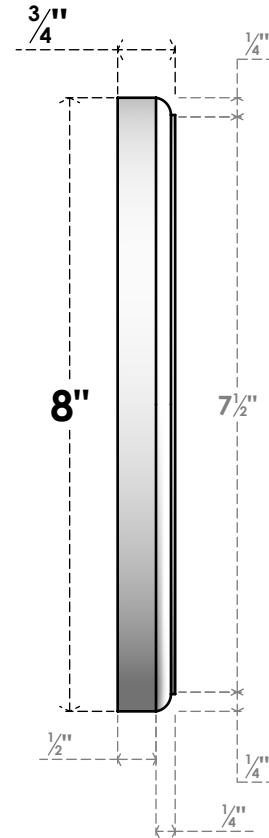

# ROSP080X080X075GRY14

8"W X 8"H X 3/4"P STANDARD GRAYSON SPIRAL ROSETTE WITH ROUNDED EDGE, ARCHITECTURAL GRADE PVC

**FRONT**

**SIDE**

EKENA MILLWORK  
2300 WEST MAIN ST.  
CLARKSVILLE, TX 75426  
TOLL FREE: 866-607-0453  
WWW.EKENAMILLWORK.COM

### NOTES

1. INSTALLATION TO BE COMPLETED IN ACCORDANCE WITH MANUFACTURER'S SPECIFICATIONS.
2. DRAWING MAY NOT BE TO SCALE
3. THIS DRAWING IS INTENDED FOR DESIGN AND PLANNING PURPOSES ONLY.
4. ALL INFORMATION CONTAINED HEREIN WAS CURRENT AT THE TIME OF DEVELOPMENT BUT MUST BE REVIEWED AND APPROVED BY THE PRODUCT MANUFACTURER TO BE CONSIDERED ACCURATE.
5. ARCHITECTURAL GRADE PVC PRODUCTS ARE MADE FROM EXPANDED CELLULAR PVC AND COME NATURALLY WHITE BUT MAY BE PAINTED